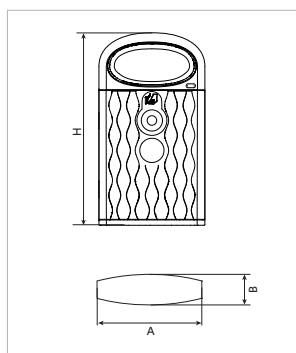

# Eterna

PA661

80L

Otros colores disponibles bajo demanda:  
Autres couleurs disponibles sur demande:  
Other colors available on request:

Ref.		A	B	H
PA661	80 L.	600mm	400mm	1090mm

Vaciado | Vidage | Emptying

Litter bin made of high density polyethylene from 4mm thick, resistant to UV rays, chemical agents and impacts. Stainless steel ashtray. Stainless steel screws, AISI 304. Finishing: Wrinkled finishing. Black forge colour. Installation: Floor mounting with 4 Ø10 screws, not supplied.